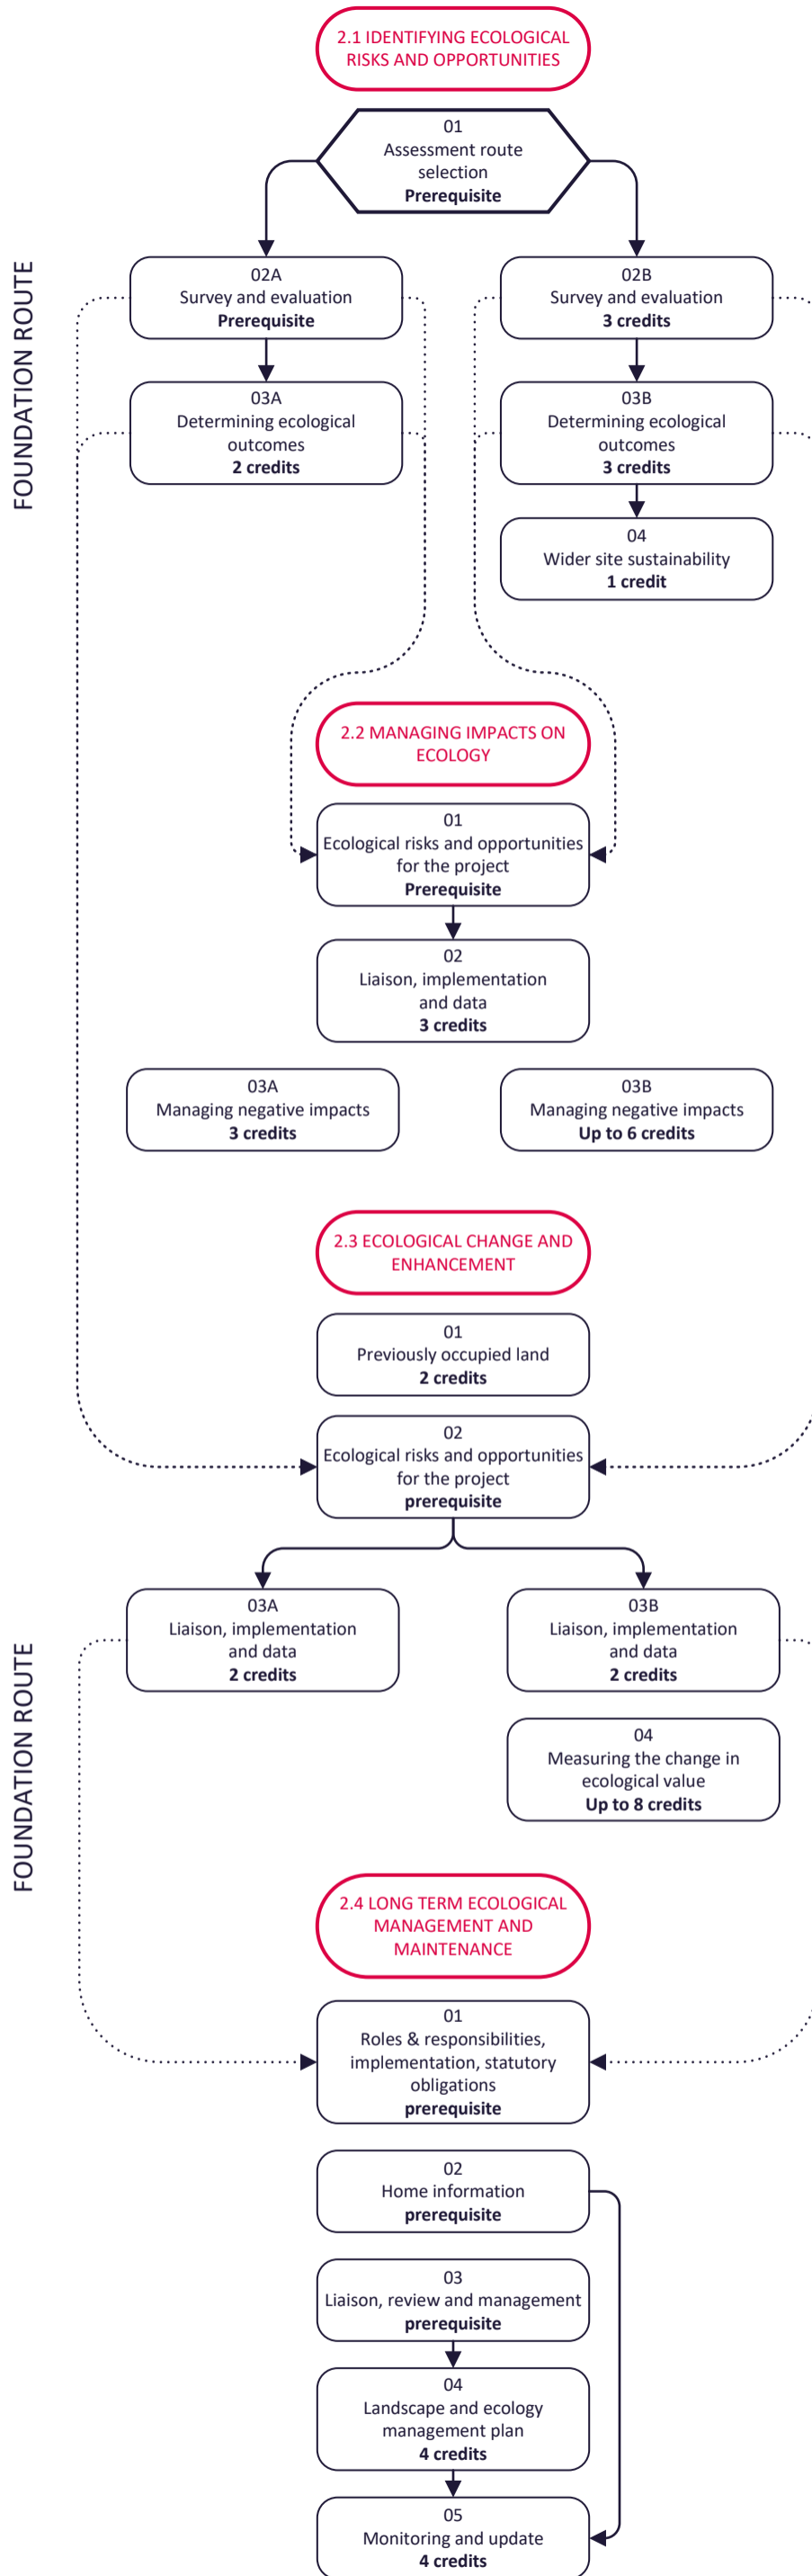

Home Quality Mark
V6 / One
Ecology
dependencies

Rev 0.0
Sep-2023

Issue 2.5 Recreational Space
has no dependencies to other
issues in this category. It is
not shown in this diagram.

KEY

ISSUE NAME

Criteria no.
Criteria name
No. of credits

This is a prerequisite
within an issue

This is a prerequisite
beyond this issue

FOUNDATION ROUTE

COMPREHENSIVE ROUTE

FOUNDATION ROUTE

FOUNDATION ROUTE